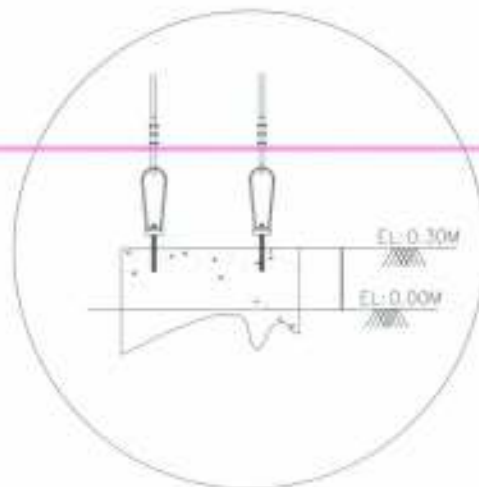

POWER GRID CORPORATION
OF INDIA LIMITED
(A Government of India Enterprise)

PROJECT :- STANDARD

TITLE:- GUY ARRANGEMENT (765kV)

		<i>[Signature]</i>	<i>[Signature]</i>	Oct-2013	Drawing No.: C/ENG/STD/GUY ARR SHEET 1 of 2	Rev. 00
APPD	REVIEWED	CKD	PRPD	Date		

CONNECTION ARRANGEMENT

ANCHORING DETAILS

FOUNDATION DETAILS

POWER GRID CORPORATION
OF INDIA LIMITED
(A Government of India Enterprise)

PROJECT :- STANDARD

TITLE:- GUY ARRANGEMENT (765kV)

		<i>[Signature]</i>	<i>[Signature]</i>	Oct-2013	Drawing No.: C/ENG/STD/GUY ARR SHEET 2 of 2	Rev. 00
APPD	REVIEWED	CKD	PRPD	Date		