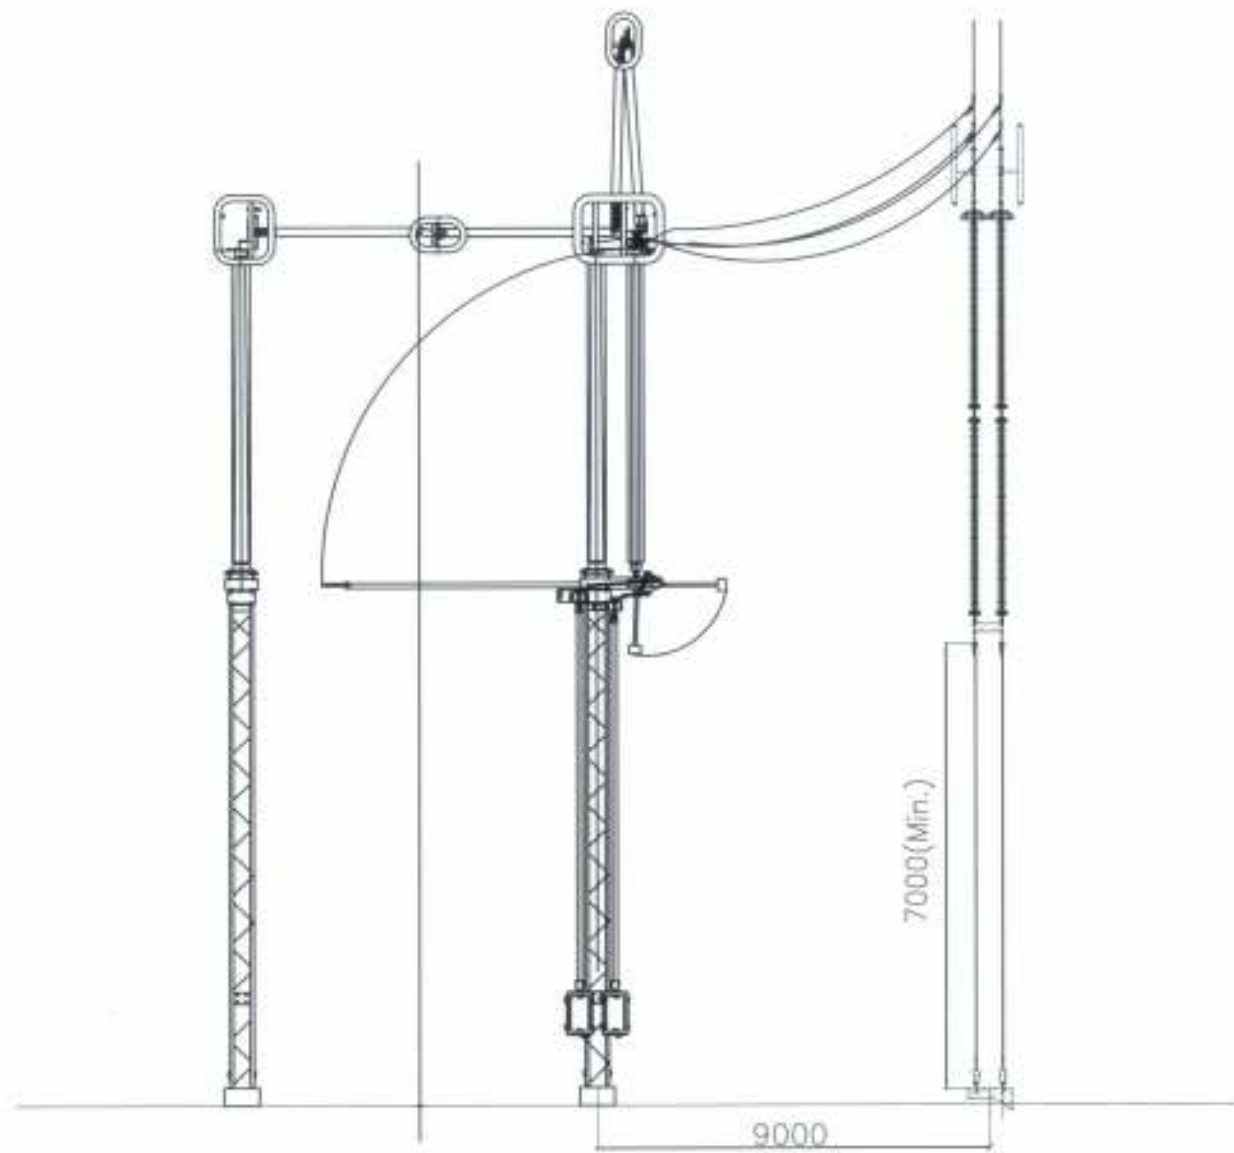

POWER GRID CORPORATION
OF INDIA LIMITED
(A Government of India Enterprise)

PROJECT :- STANDARD

TITLE:- GUY ARRANGEMENT (765kV)

		<i>[Signature]</i>	<i>[Signature]</i>	Oct-2013	Drawing No.: C/ENG/STD/GUY ARR SHEET 1 of 2	Rev. 00
APPD	REVIEWED	CKD	PRPD	Date		

CONNECTION ARRANGEMENT

ANCHORING DETAILS

FOUNDATION DETAILS

POWER GRID CORPORATION
OF INDIA LIMITED
(A Government of India Enterprise)

PROJECT :- STANDARD

TITLE:- GUY ARRANGEMENT (765kV)

		<i>[Signature]</i>	<i>[Signature]</i>	Oct-2013	Drawing No.: C/ENG/STD/GUY ARR SHEET 2 of 2	Rev. 00
APPD	REVIEWED	CKD	PRPD	Date		